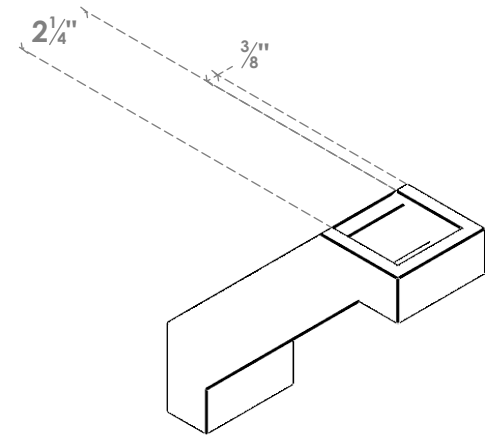

ITEM NUMBER: BRCPO030X08000X08000BUR

3"W X 8"D X 8"H BURLINGTON ARCHITECTURAL GRADE PVC OPEN BRACE

SIDE PROFILE

FRONT PROFILE

ISOMETRIC

EKENA MILLWORK
2300 WEST MAIN ST.
CLARKSVILLE, TX 75426
TOLL FREE: 866-607-0453
WWW.EKENAMILLWORK.COM