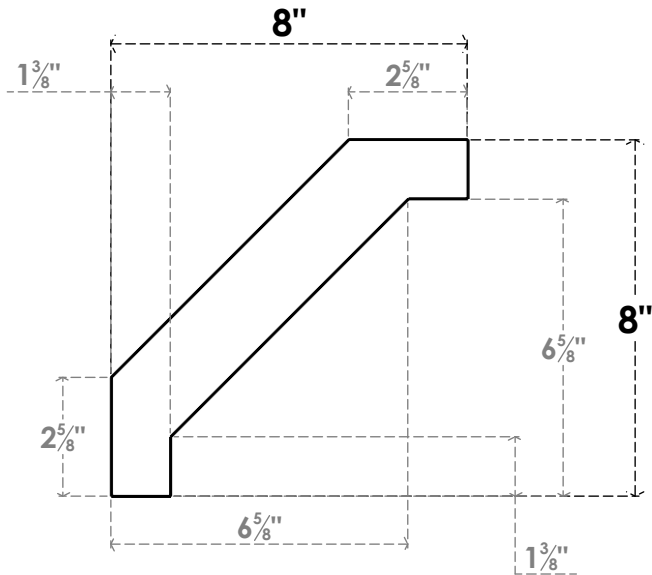

ITEM NUMBER: BRCPO030X08000X08000BUR

3"W X 8"D X 8"H BURLINGTON ARCHITECTURAL GRADE PVC OPEN BRACE

SIDE PROFILE

FRONT PROFILE

ISOMETRIC

EKENA MILLWORK
2300 WEST MAIN ST.
CLARKSVILLE, TX 75426
TOLL FREE: 866-607-0453
WWW.EKENAMILLWORK.COM