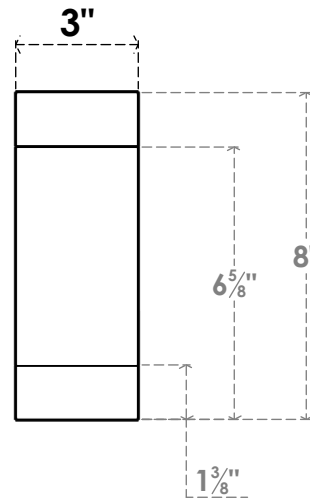

ITEM NUMBER: BRCPO030X08000X08000BUR

3"W X 8"D X 8"H BURLINGTON ARCHITECTURAL GRADE PVC OPEN BRACE

SIDE PROFILE

FRONT PROFILE

ISOMETRIC

EKENA MILLWORK
2300 WEST MAIN ST.
CLARKSVILLE, TX 75426
TOLL FREE: 866-607-0453
WWW.EKENAMILLWORK.COM